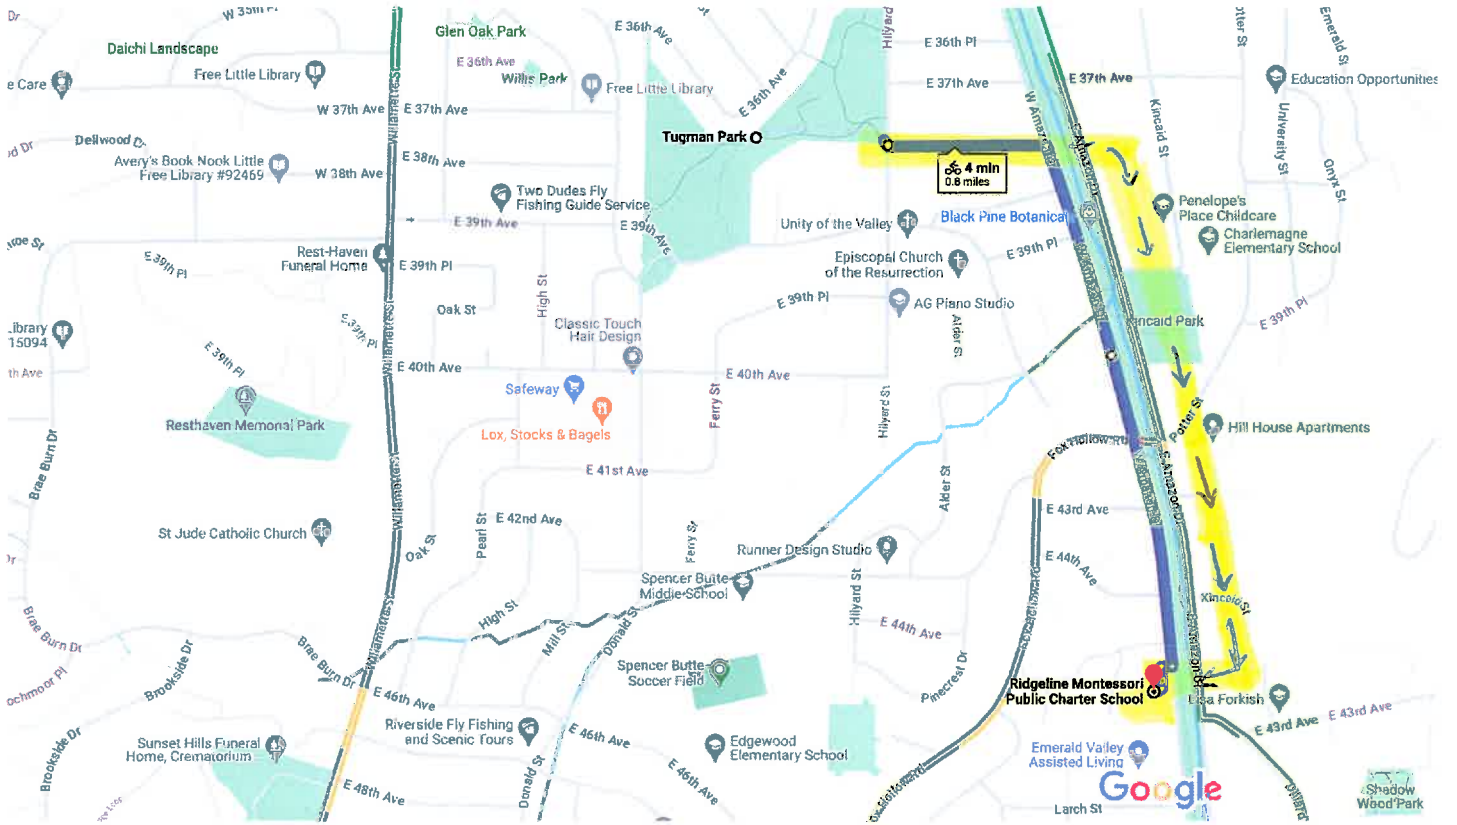

Kincaid Park, 3938 Kincaid St, Eugene, OR 97405 to
Ridgeline Montessori Public Charter School, 4500 W Amazon Dr, Eugene, OR
97405

Bicycle 0.6 mile, 4 min

Map data ©2024 Google 500 ft

 via E Amazon Dr and W Amazon Dr 4 min
0.6 mile

walking path

↑ 16 ft · ↓ 16 ft

 466 ft
449 ft

Live traffic Fast Slow

Tugman Park, 3666 Hilyard St, Eugene, OR 97405 to
Ridgeline Montessori Public Charter School, 4500 W Amazon Dr, Eugene, OR
97405

Map data ©2024 Google 500 ft

via W Amazon Dr

4 min

0.8 mile

Mostly flat

Live traffic

Fast

Slow

Two-way
cycle track