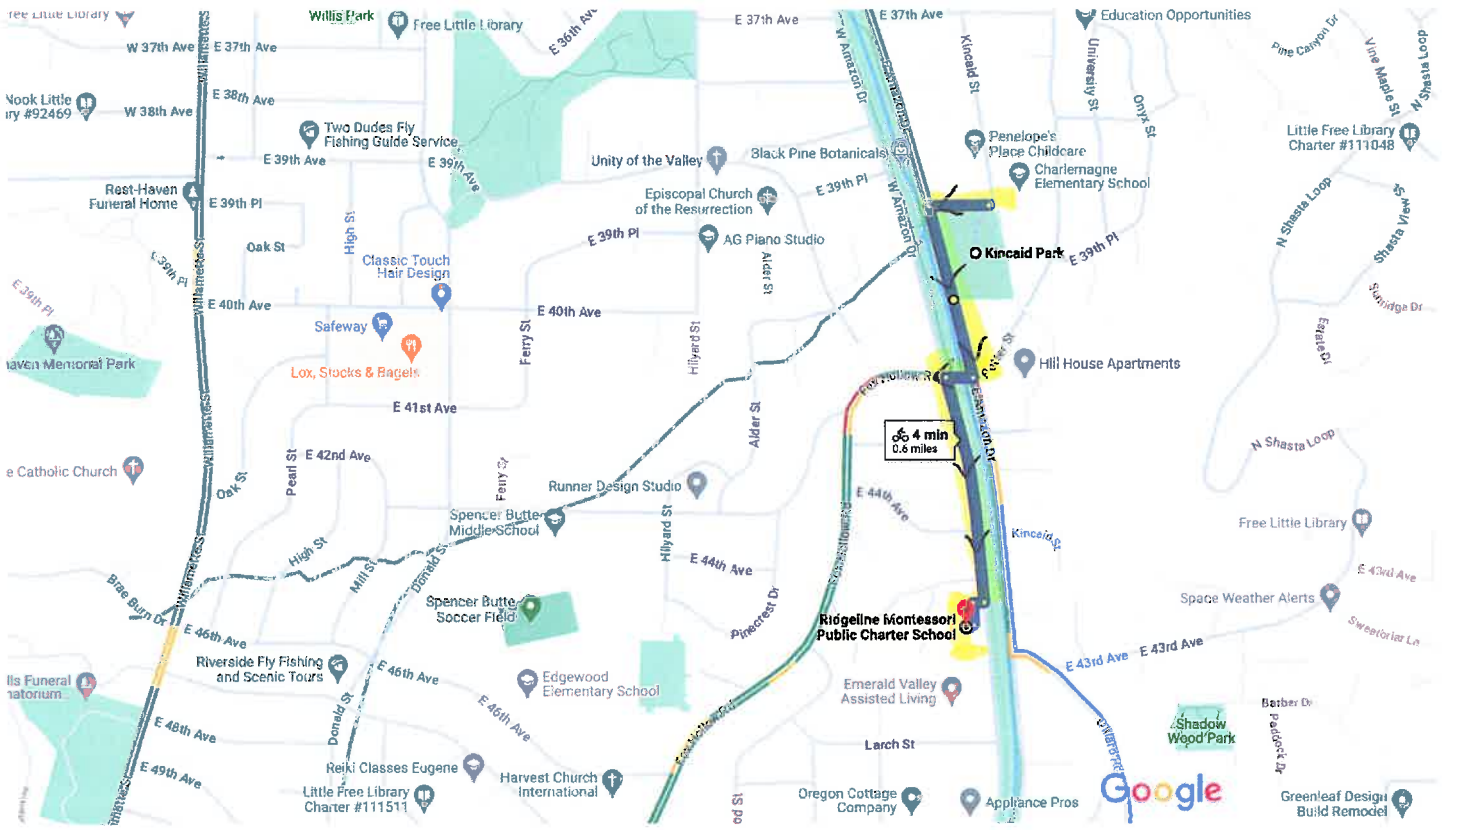

Kincaid Park, 3938 Kincaid St, Eugene, OR 97405 to
Ridgeline Montessori Public Charter School, 4500 W Amazon Dr, Eugene, OR
97405

Bicycle 0.6 mile, 4 min

Map data ©2024 Google 500 ft

 via E Amazon Dr and W Amazon Dr 4 min
0.6 mile

walking path

↑ 16 ft · ↓ 16 ft

 466 ft
449 ft

Live traffic Fast Slow

Tugman Park, 3666 Hilyard St, Eugene, OR 97405 to
Ridgeline Montessori Public Charter School, 4500 W Amazon Dr, Eugene, OR
97405

Map data ©2024 Google 500 ft

via W Amazon Dr

4 min

0.8 mile

Mostly flat

Live traffic

Fast

Slow

Two-way
cycle track